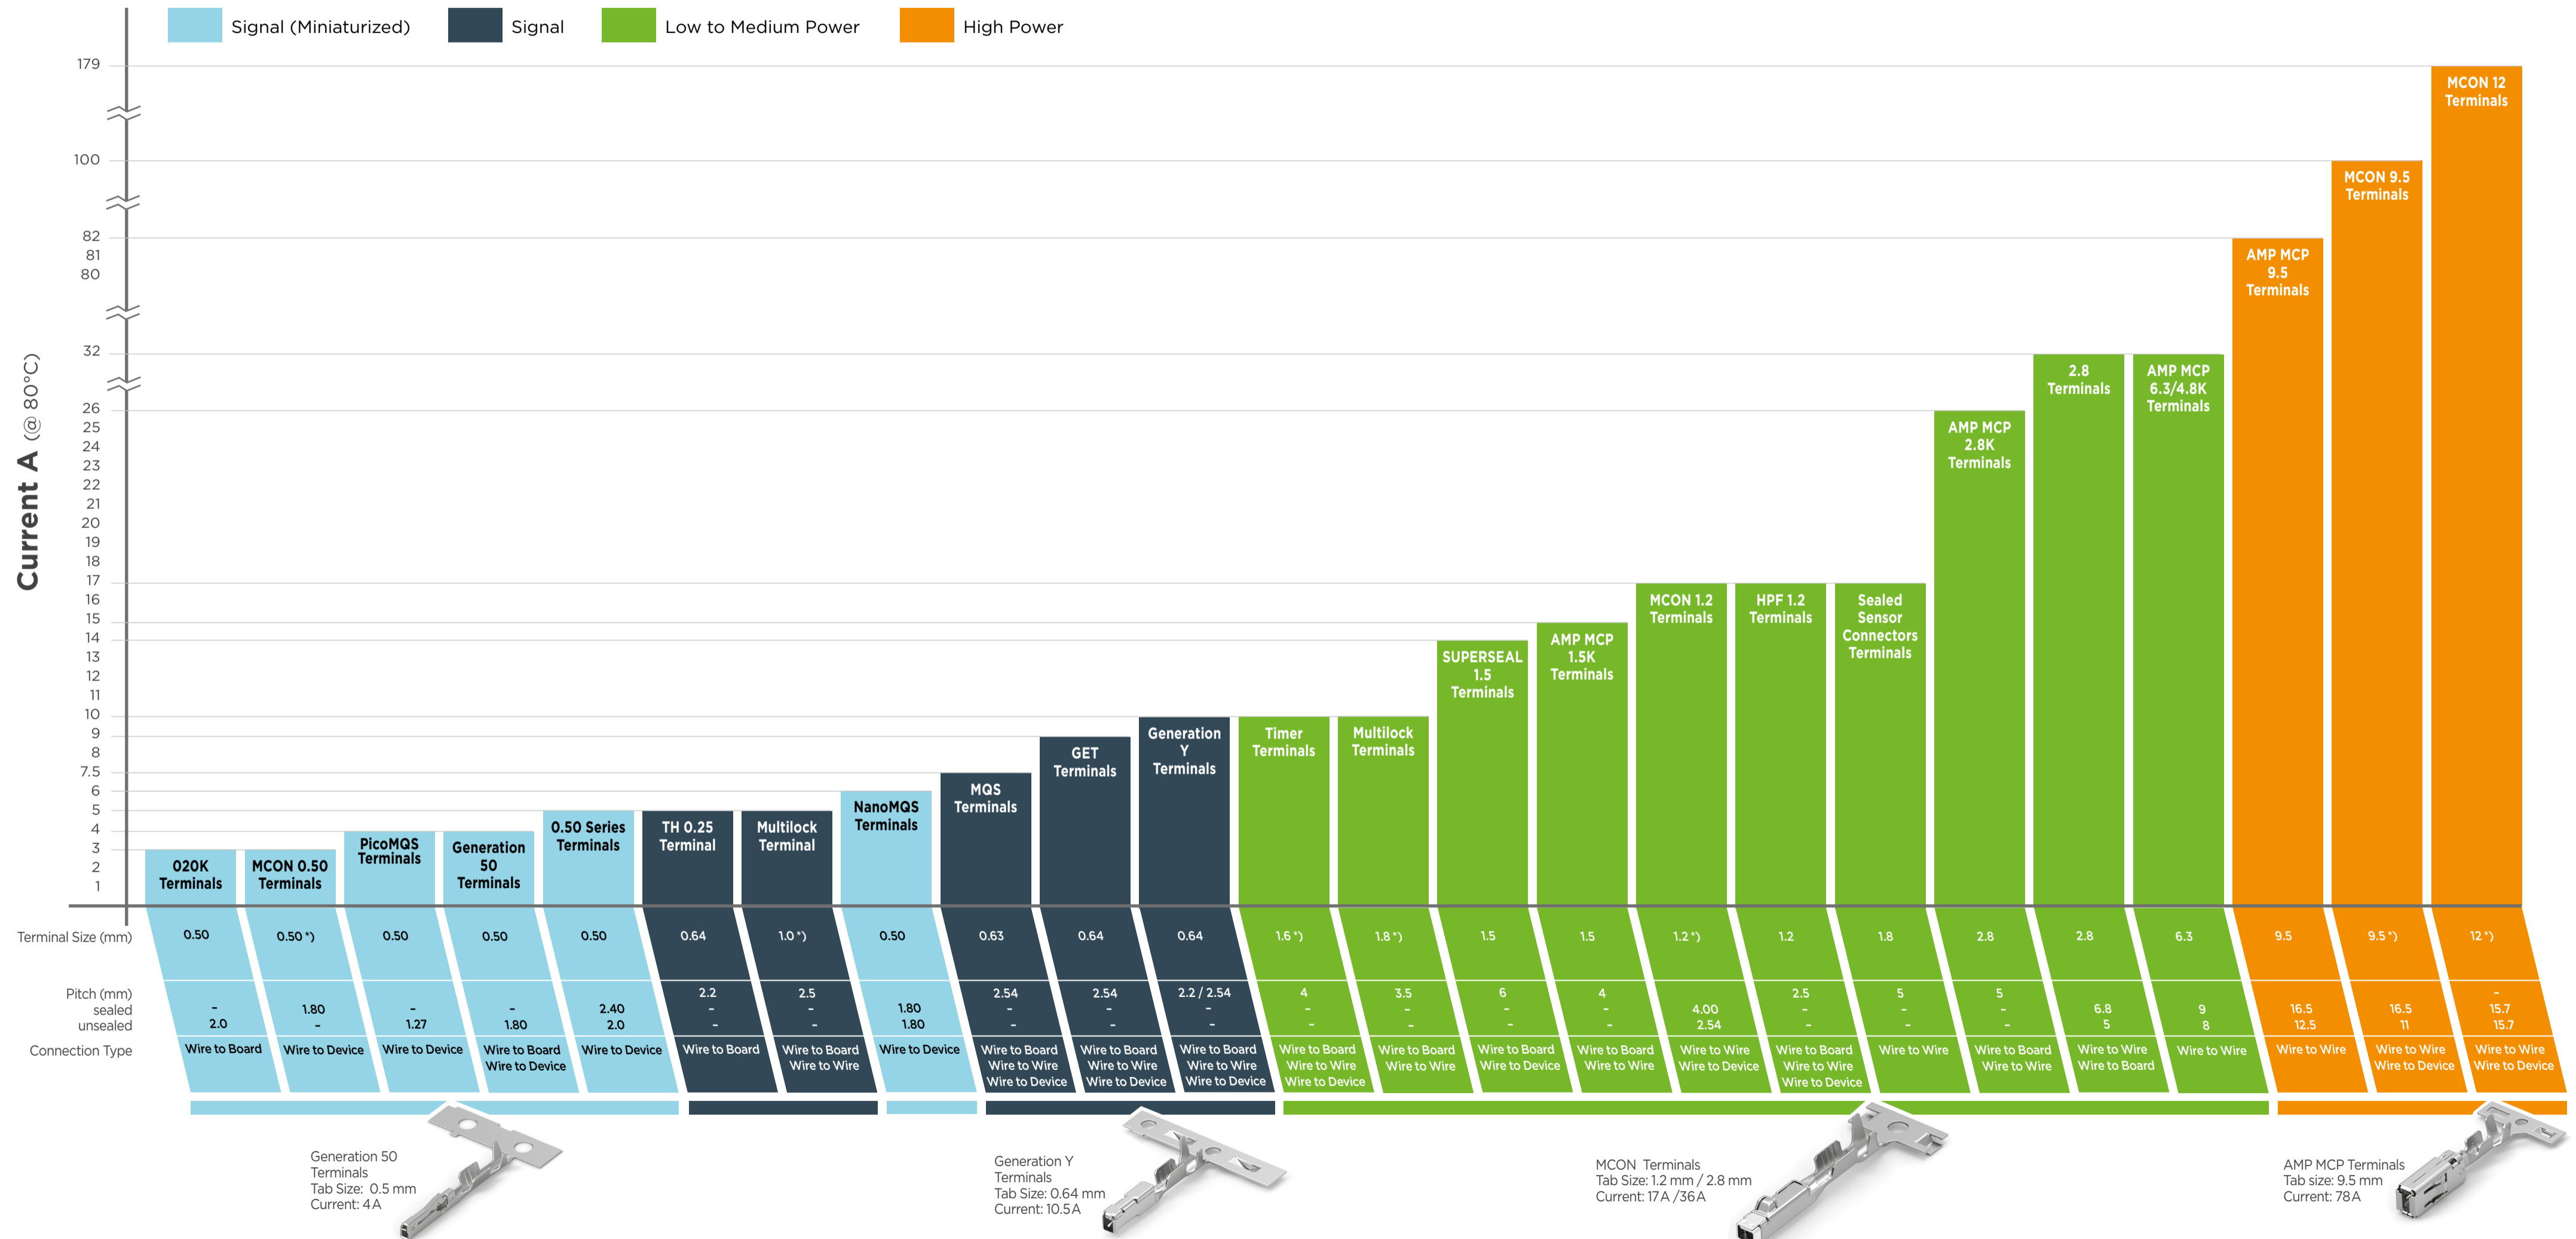

TE CONNECTIVITY AUTOMOTIVE TERMINAL SYSTEMS

*) Additional terminal sizes available for this product family